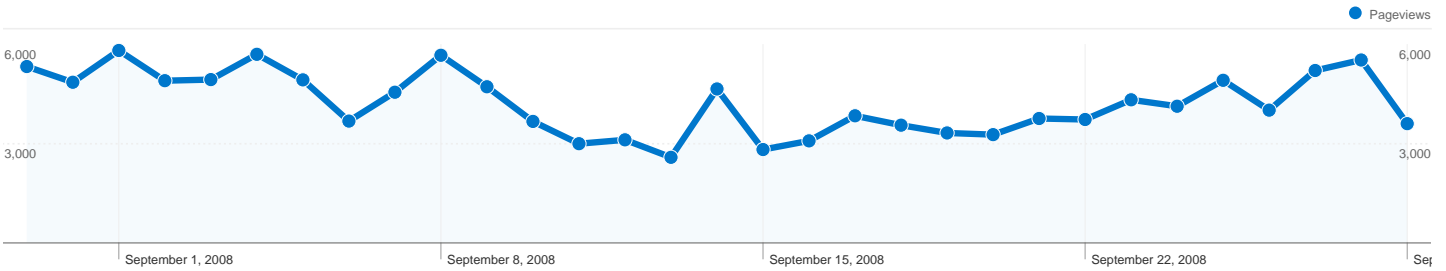

Pages on this site were viewed a total of 131,380 times

131,380 Pageviews

79,055 Unique Views

40.10% Bounce Rate

Top Content

Pages	Pageviews	% Pageviews
/papercraft	22,171	16.88%
/	2,339	1.78%
/system:page-tags/tag/pokemon	2,191	1.67%
/origami	1,955	1.49%
/papercraft:domo-kun	1,381	1.05%