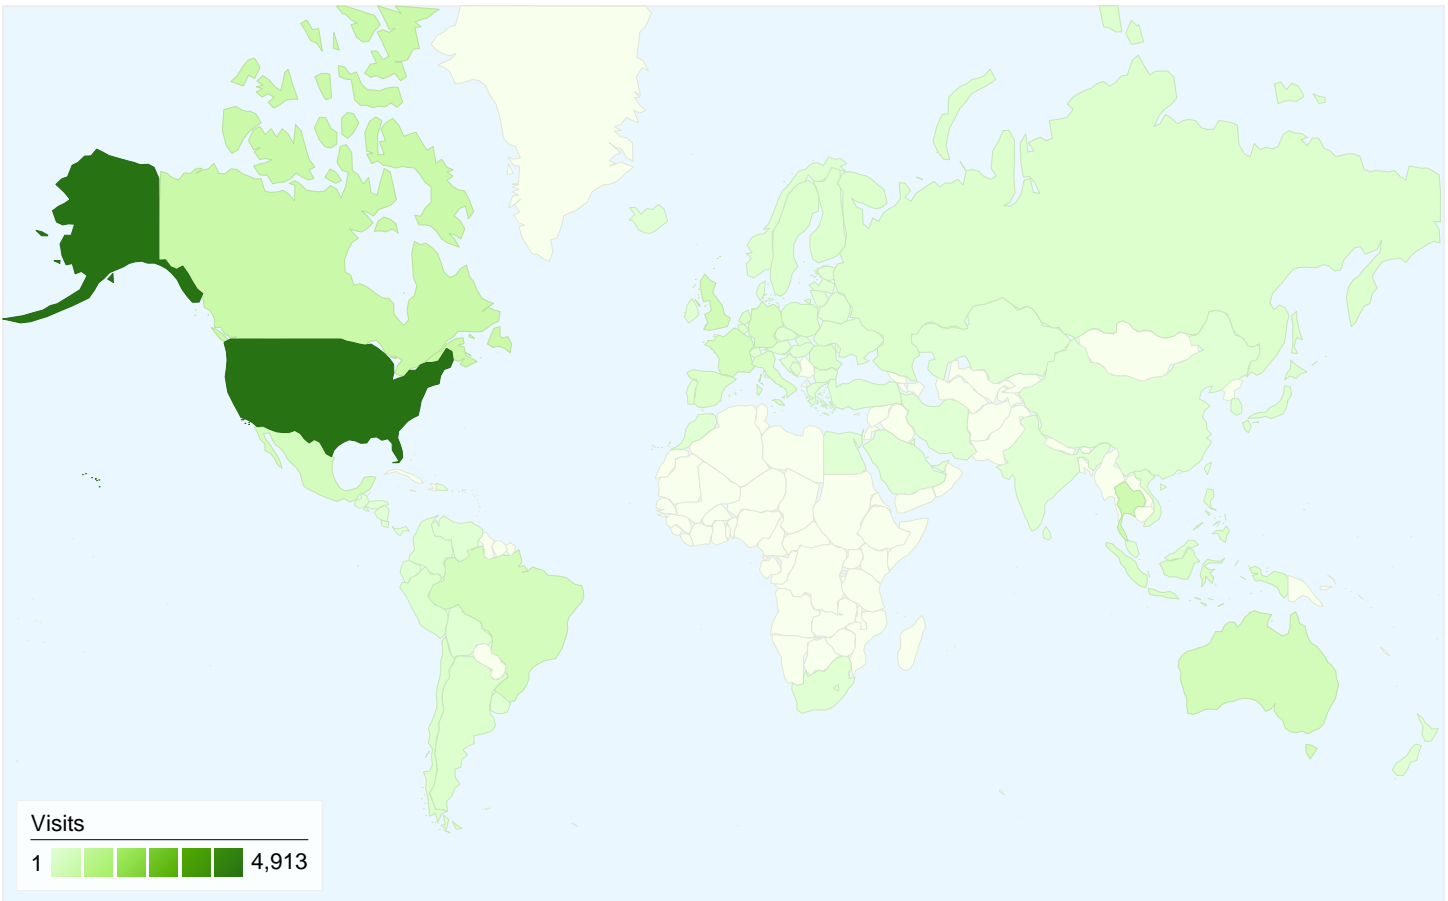

7,220 people visited this site

10,821 Visits

7,220 Absolute Unique Visitors

131,380 Pageviews

12.14 Average Pageviews

00:05:01 Time on Site

40.10% Bounce Rate

62.76% New Visits

All traffic sources sent a total of 10,821 visits

-  34.06% Direct Traffic
-  34.53% Referring Sites
-  31.35% Search Engines

Top Traffic Sources

Sources	Visits	% visits
(direct) ((none))	3,686	34.06%
google (organic)	3,158	29.18%
images.google.com (referral)	739	6.83%
en.wikipedia.org (referral)	350	3.23%
fevergame.zezua.com (referral)	289	2.67%

Keywords	Visits	% visits
papercraft wiki	156	4.60%
pedobear papercraft	133	3.92%
/po/ archives	71	2.09%
po archives	61	1.80%
pixel kakashi	39	1.15%

10,821 visits came from 87 countries/territories

Site Usage						
Visits	Pages/Visit	Avg. Time on Site	% New Visits	Bounce Rate		
10,821 % of Site Total: 100.00%	12.14 Site Avg: 12.14 (0.00%)	00:05:01 Site Avg: 00:05:01 (0.00%)	62.95% Site Avg: 62.76% (0.31%)	40.10% Site Avg: 40.10% (0.00%)		
Country/Territory	Visits	Pages/Visit	Avg. Time on Site	% New Visits	Bounce Rate	
United States	4,913	13.35	00:04:55	62.47%	38.41%	
Canada	630	13.28	00:03:41	70.79%	48.73%	
Thailand	515	11.76	00:07:38	64.85%	24.27%	
United Kingdom	433	10.22	00:04:09	70.21%	38.57%	
Australia	389	10.34	00:05:07	52.70%	41.13%	
Brazil	360	10.32	00:05:50	65.28%	38.61%	
Mexico	319	10.00	00:05:24	69.28%	38.56%	
France	302	7.60	00:02:32	63.58%	51.32%	
Germany	270	13.41	00:04:52	68.89%	45.93%	
Netherlands	199	7.71	00:02:32	43.22%	55.28%	