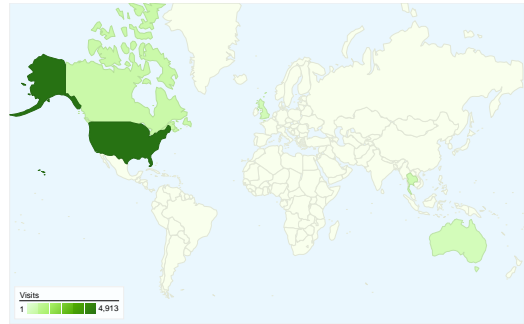

Map Overlay world