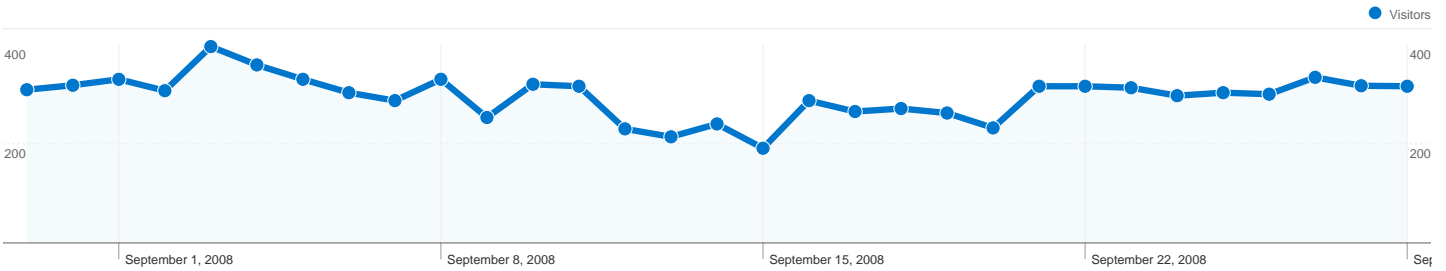

Site Usage

10,821 Visits

40.10% Bounce Rate

131,380 Pageviews

00:05:01 Avg. Time on Site

12.14 Pages/Visit

62.76% % New Visits

Visitors Overview

7,220 people visited this site

10,821 Visits

7,220 Absolute Unique Visitors

131,380 Pageviews

12.14 Average Pageviews

00:05:01 Time on Site

40.10% Bounce Rate

62.76% New Visits