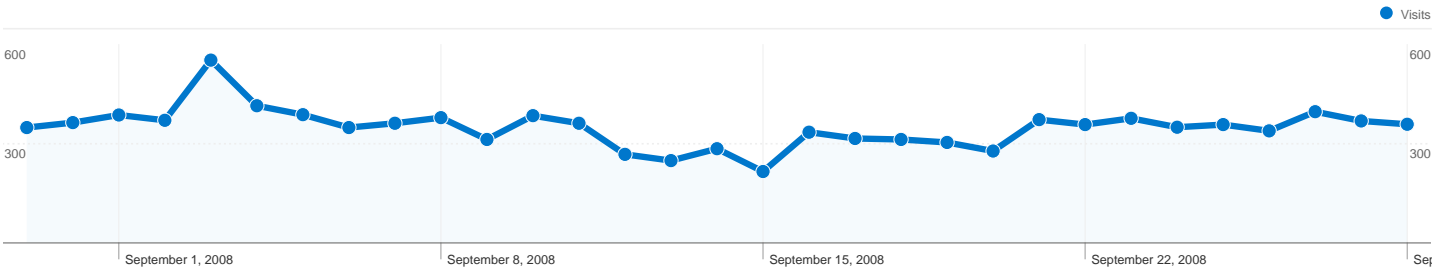

All traffic sources sent a total of 10,821 visits

- 34.06% Direct Traffic
- 34.53% Referring Sites
- 31.35% Search Engines