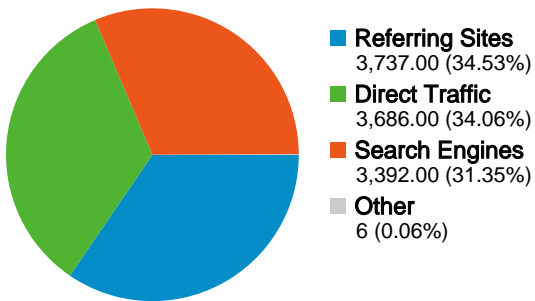

Traffic Sources Overview

Content Overview

Pages	Pageviews	% Pageviews
/papercraft	22,171	16.88%
/	2,339	1.78%
/system:page-	2,191	1.67%
/origami	1,955	1.49%
/papercraft:domo-kun	1,381	1.05%