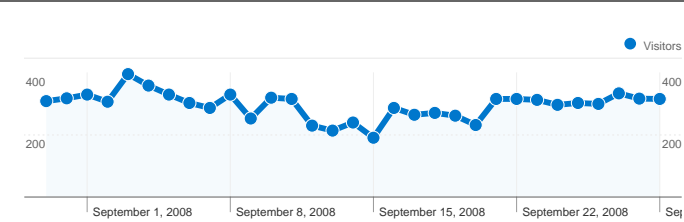

Site Usage

10,821 Visits

40.10% Bounce Rate

131,380 Pageviews

00:05:01 Avg. Time on Site

12.14 Pages/Visit

62.76% % New Visits

Visitors Overview

7,220 people visited this site

10,821 Visits

7,220 Absolute Unique Visitors

131,380 Pageviews

12.14 Average Pageviews

00:05:01 Time on Site

40.10% Bounce Rate

62.76% New Visits

Keywords	Visits	% visits
papercraft wiki	156	4.60%
pedobear papercraft	133	3.92%
/po/ archives	71	2.09%
po archives	61	1.80%
pixel kakashi	39	1.15%

10,821 visits came from 87 countries/territories

Site Usage						
Visits	Pages/Visit	Avg. Time on Site	% New Visits	Bounce Rate		
10,821 % of Site Total: 100.00%	12.14 Site Avg: 12.14 (0.00%)	00:05:01 Site Avg: 00:05:01 (0.00%)	62.95% Site Avg: 62.76% (0.31%)	40.10% Site Avg: 40.10% (0.00%)		
Country/Territory	Visits	Pages/Visit	Avg. Time on Site	% New Visits	Bounce Rate	
United States	4,913	13.35	00:04:55	62.47%	38.41%	
Canada	630	13.28	00:03:41	70.79%	48.73%	
Thailand	515	11.76	00:07:38	64.85%	24.27%	
United Kingdom	433	10.22	00:04:09	70.21%	38.57%	
Australia	389	10.34	00:05:07	52.70%	41.13%	
Brazil	360	10.32	00:05:50	65.28%	38.61%	
Mexico	319	10.00	00:05:24	69.28%	38.56%	
France	302	7.60	00:02:32	63.58%	51.32%	
Germany	270	13.41	00:04:52	68.89%	45.93%	
Netherlands	199	7.71	00:02:32	43.22%	55.28%	

Pages on this site were viewed a total of 131,380 times

 131,380 Pageviews

 79,055 Unique Views

 40.10% Bounce Rate

Top Content

Pages	Pageviews	% Pageviews
/papercraft	22,171	16.88%
/	2,339	1.78%
/system:page-tags/tag/pokemon	2,191	1.67%
/origami	1,955	1.49%
/papercraft:domo-kun	1,381	1.05%