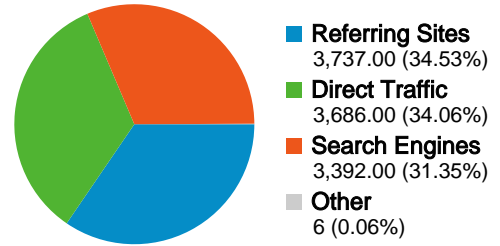

Site Usage

10,821 Visits

40.10% Bounce Rate

131,380 Pageviews

00:05:01 Avg. Time on Site

12.14 Pages/Visit

62.76% % New Visits

Visitors Overview

7,220 people visited this site

10,821 Visits

7,220 Absolute Unique Visitors

131,380 Pageviews

12.14 Average Pageviews

00:05:01 Time on Site

40.10% Bounce Rate

62.76% New Visits

All traffic sources sent a total of 10,821 visits

-  34.06% Direct Traffic
-  34.53% Referring Sites
-  31.35% Search Engines

Top Traffic Sources

Sources	Visits	% visits
(direct) ((none))	3,686	34.06%
google (organic)	3,158	29.18%
images.google.com (referral)	739	6.83%
en.wikipedia.org (referral)	350	3.23%
fevergame.zezua.com (referral)	289	2.67%