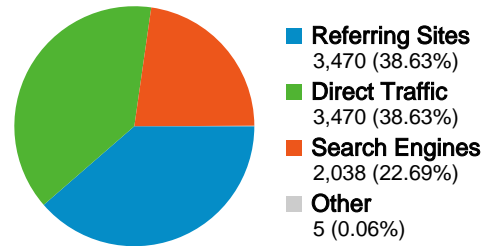

6,017 people visited this site

 **8,983** Visits

 **6,017** Absolute Unique Visitors

 **125,255** Pageviews

 **13.94** Average Pageviews

 **00:05:35** Time on Site

 **40.14%** Bounce Rate

 **63.99%** New Visits

All traffic sources sent a total of 8,983 visits

-  **38.63% Direct Traffic**
-  **38.63% Referring Sites**
-  **22.69% Search Engines**

Top Traffic Sources

Sources	Visits	% visits
(direct) ((none))	3,470	38.63%
google (organic)	1,834	20.42%
en.wikipedia.org (referral)	400	4.45%
images.google.com (referral)	395	4.40%
soompi.com (referral)	323	3.60%