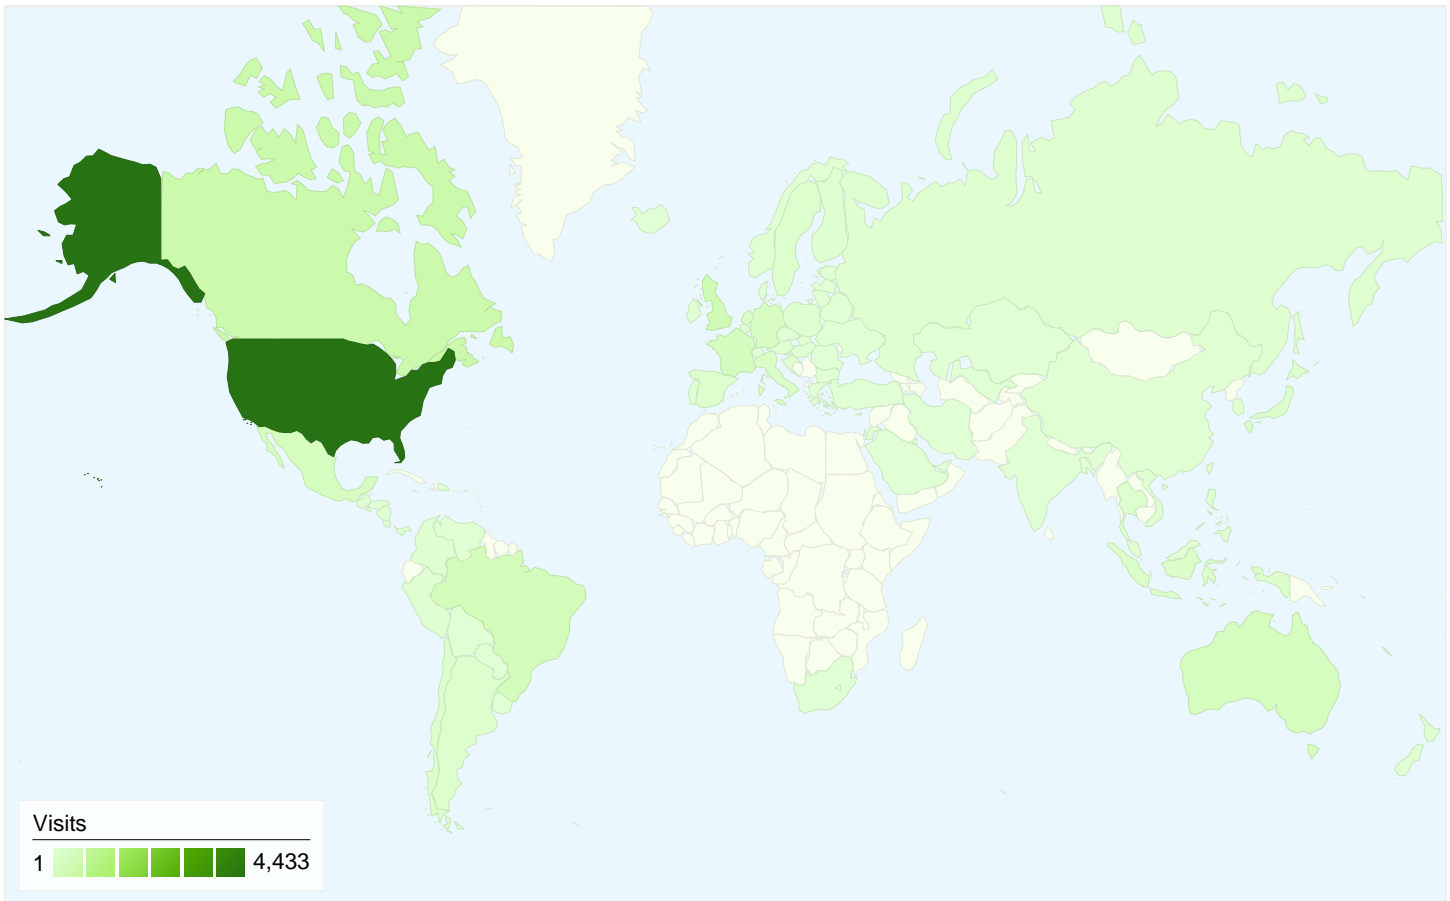

8,983 visits came from 85 countries/territories

Site Usage

Visits	Pages/Visit	Avg. Time on Site	% New Visits	Bounce Rate	
8,983 % of Site Total: 100.00%	13.94 Site Avg: 13.94 (0.00%)	00:05:35 Site Avg: 00:05:35 (0.00%)	63.98% Site Avg: 63.69% (0.45%)	40.14% Site Avg: 40.14% (0.00%)	
Country/Territory	Visits	Pages/Visit	Avg. Time on Site	% New Visits	Bounce Rate
United States	4,433	14.30	00:05:34	64.31%	41.01%
Canada	523	15.57	00:04:42	63.48%	39.39%
United Kingdom	404	14.17	00:07:10	62.87%	41.58%
Brazil	332	12.69	00:06:30	77.11%	37.65%
France	285	17.59	00:06:36	47.72%	48.42%
Australia	278	13.34	00:05:16	64.75%	32.73%
Mexico	269	13.39	00:05:22	62.45%	35.32%
Germany	242	12.46	00:04:25	75.62%	31.82%
Italy	182	5.24	00:01:52	86.26%	61.54%
Netherlands	162	15.78	00:04:56	38.89%	45.06%