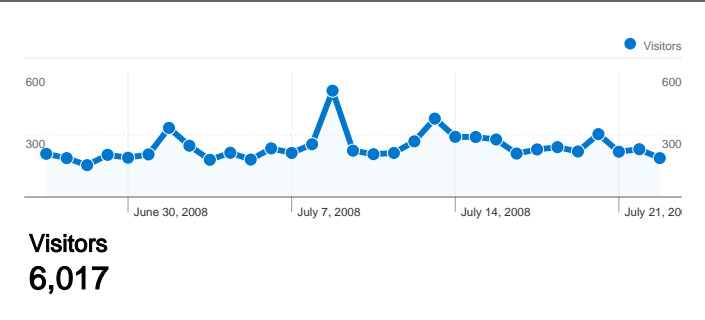

Site Usage

8,983 Visits

40.14% Bounce Rate

125,255 Pageviews

00:05:35 Avg. Time on Site

13.94 Pages/Visit

63.69% % New Visits

Visitors Overview

6,017 people visited this site

 **8,983** Visits

 **6,017** Absolute Unique Visitors

 **125,255** Pageviews

 **13.94** Average Pageviews

 **00:05:35** Time on Site

 **40.14%** Bounce Rate

 **63.99%** New Visits

All traffic sources sent a total of 8,983 visits

-  **38.63% Direct Traffic**
-  **38.63% Referring Sites**
-  **22.69% Search Engines**

Top Traffic Sources

Sources	Visits	% visits
(direct) ((none))	3,470	38.63%
google (organic)	1,834	20.42%
en.wikipedia.org (referral)	400	4.45%
images.google.com (referral)	395	4.40%
soompi.com (referral)	323	3.60%

Site Usage

Visits	Pages/Visit	Avg. Time on Site	% New Visits	Bounce Rate	
8,983 % of Site Total: 100.00%	13.94 Site Avg: 13.94 (0.00%)	00:05:35 Site Avg: 00:05:35 (0.00%)	63.98% Site Avg: 63.69% (0.45%)	40.14% Site Avg: 40.14% (0.00%)	
Country/Territory	Visits	Pages/Visit	Avg. Time on Site	% New Visits	Bounce Rate
United States	4,433	14.30	00:05:34	64.31%	41.01%
Canada	523	15.57	00:04:42	63.48%	39.39%
United Kingdom	404	14.17	00:07:10	62.87%	41.58%
Brazil	332	12.69	00:06:30	77.11%	37.65%
France	285	17.59	00:06:36	47.72%	48.42%
Australia	278	13.34	00:05:16	64.75%	32.73%
Mexico	269	13.39	00:05:22	62.45%	35.32%
Germany	242	12.46	00:04:25	75.62%	31.82%
Italy	182	5.24	00:01:52	86.26%	61.54%
Netherlands	162	15.78	00:04:56	38.89%	45.06%