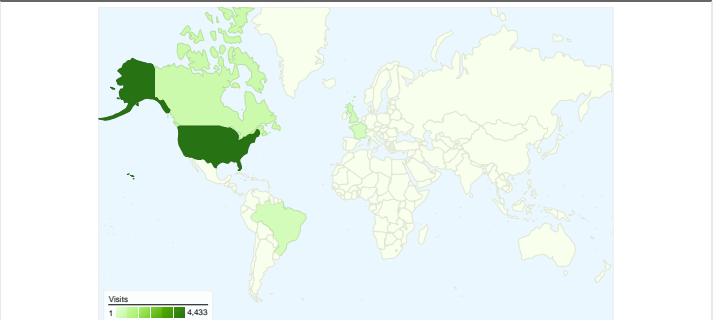

Map Overlay world