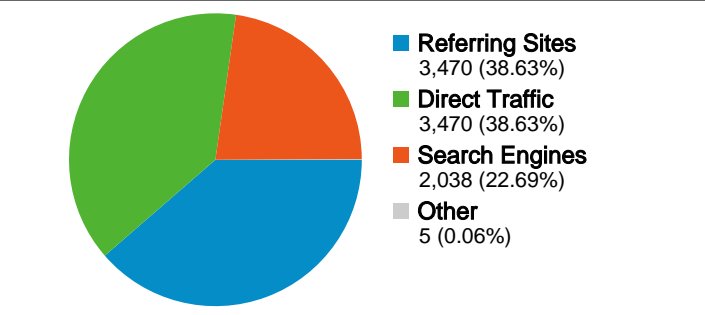

Traffic Sources Overview

Content Overview

Pages	Pageviews	% Pageviews
/papercraft	27,419	21.89%
/	2,243	1.79%
/system:page-	2,210	1.76%
/origami	1,680	1.34%
/papercraft:guy-fawkes-mask	1,104	0.88%