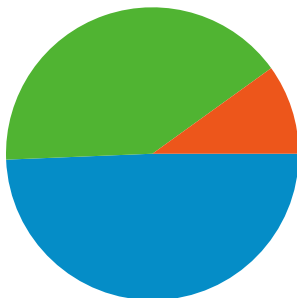

Traffic Sources Overview

- **Direct Traffic**
  1,073 (49.36%)
- **Search Engines**
  885 (40.71%)
- **Referring Sites**
  216 (9.94%)

Content Overview

Pages	Pageviews	% Pageviews
/papercraft	4,954	18.81%
/system:list-all-pages	999	3.79%
/	710	2.70%
/system:page-	600	2.28%
/origami	564	2.14%