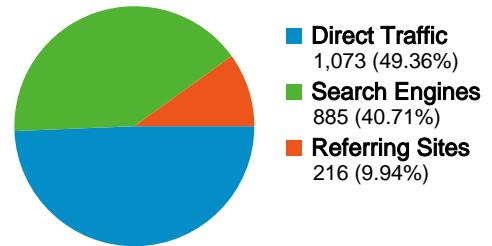

Site Usage

2,174 Visits

42.23% Bounce Rate

26,343 Pageviews

00:04:46 Avg. Time on Site

12.12 Pages/Visit

65.92% % New Visits

Visitors Overview

1,504 people visited this site

2,174 Visits

1,504 Absolute Unique Visitors

26,343 Pageviews

12.12 Average Pageviews

00:04:46 Time on Site

42.23% Bounce Rate

66.05% New Visits

All traffic sources sent a total of 2,174 visits

-  49.36% Direct Traffic
-  9.94% Referring Sites
-  40.71% Search Engines

Top Traffic Sources

Sources	Visits	% visits	Keywords	Visits	% visits
(direct) ((none))	1,073	49.36%	papercraft wiki	32	3.62%
google (organic)	844	38.82%	spiky walker	32	3.62%
forum.scholieren.com (referral)	50	2.30%	http://papercraft.wikidot.com/	16	1.81%
loading.se (referral)	31	1.43%	mudkip papercraft	13	1.47%
orkut.com (referral)	27	1.24%	wryyyy	11	1.24%

2,174 visits came from 65 countries/territories

Site Usage

Country/Territory	Visits	Pages/Visit	Avg. Time on Site	% New Visits	Bounce Rate
United States	978	12.58	00:05:04	65.64%	38.34%
France	150	4.93	00:01:41	17.33%	84.67%
Canada	113	13.50	00:04:11	56.64%	33.63%
Australia	93	12.70	00:05:35	67.74%	31.18%
United Kingdom	89	14.10	00:06:29	79.78%	33.71%
Netherlands	84	5.20	00:01:40	91.67%	58.33%
Brazil	73	16.60	00:07:15	79.45%	45.21%
Japan	66	8.18	00:01:51	48.48%	40.91%
Germany	54	19.57	00:06:02	77.78%	35.19%
Indonesia	49	3.67	00:04:23	87.76%	40.82%