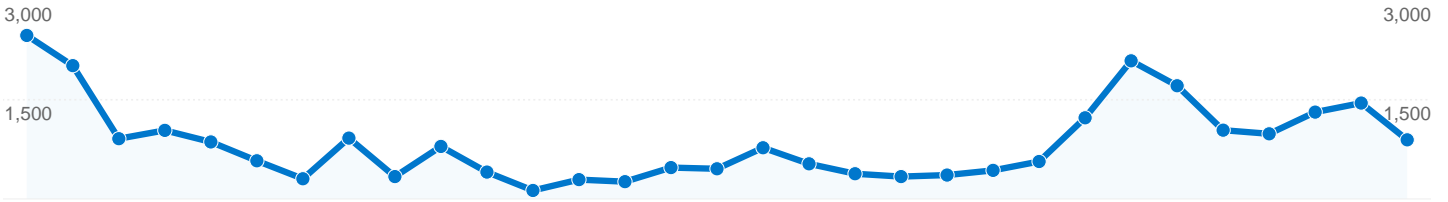

Site Usage

2,174 Visits

42.23% Bounce Rate

26,343 Pageviews

00:04:46 Avg. Time on Site

12.12 Pages/Visit

65.92% % New Visits

Visitors Overview

1,504 people visited this site

2,174 Visits

1,504 Absolute Unique Visitors

26,343 Pageviews

12.12 Average Pageviews

00:04:46 Time on Site

42.23% Bounce Rate

66.05% New Visits

All traffic sources sent a total of 2,174 visits

-  49.36% Direct Traffic
-  9.94% Referring Sites
-  40.71% Search Engines

Top Traffic Sources

Sources	Visits	% visits	Keywords	Visits	% visits
(direct) ((none))	1,073	49.36%	papercraft wiki	32	3.62%
google (organic)	844	38.82%	spiky walker	32	3.62%
forum.scholieren.com (referral)	50	2.30%	http://papercraft.wikidot.com/	16	1.81%
loading.se (referral)	31	1.43%	mudkip papercraft	13	1.47%
orkut.com (referral)	27	1.24%	wryyyy	11	1.24%

2,174 visits came from 65 countries/territories

Site Usage

Country/Territory	Visits	Pages/Visit	Avg. Time on Site	% New Visits	Bounce Rate
United States	978	12.58	00:05:04	65.64%	38.34%
France	150	4.93	00:01:41	17.33%	84.67%
Canada	113	13.50	00:04:11	56.64%	33.63%
Australia	93	12.70	00:05:35	67.74%	31.18%
United Kingdom	89	14.10	00:06:29	79.78%	33.71%
Netherlands	84	5.20	00:01:40	91.67%	58.33%
Brazil	73	16.60	00:07:15	79.45%	45.21%
Japan	66	8.18	00:01:51	48.48%	40.91%
Germany	54	19.57	00:06:02	77.78%	35.19%
Indonesia	49	3.67	00:04:23	87.76%	40.82%