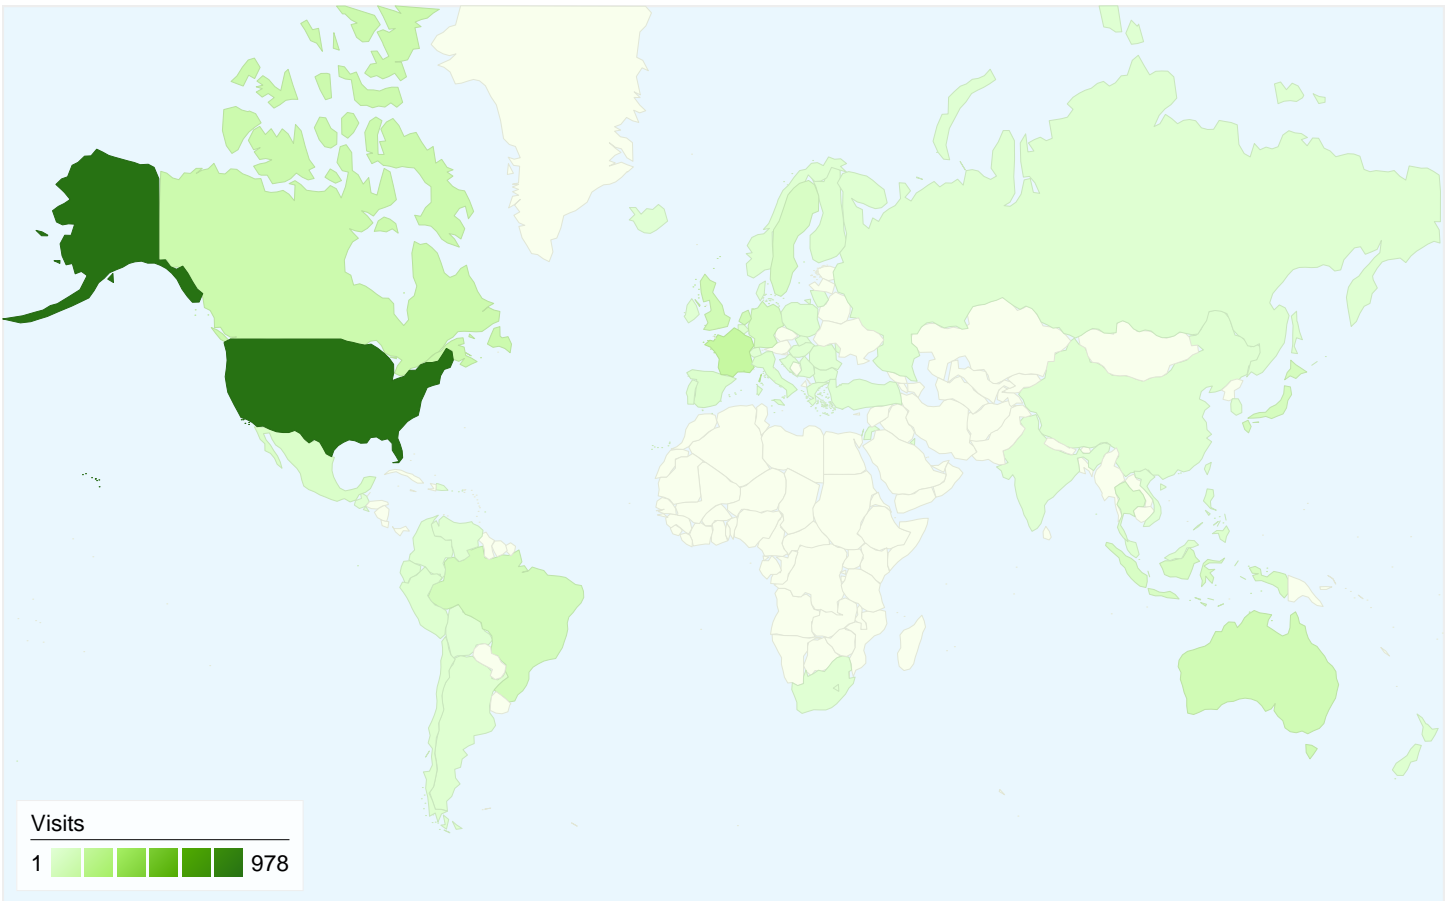

Visitors
1,504

Map Overlay world

Traffic Sources Overview

- **Direct Traffic**
1,073 (49.36%)
- **Search Engines**
885 (40.71%)
- **Referring Sites**
216 (9.94%)

Content Overview

Pages	Pageviews	% Pageviews
/papercraft	4,954	18.81%
/system:list-all-pages	999	3.79%
/	710	2.70%
/system:page-	600	2.28%
/origami	564	2.14%

1,504 people visited this site

2,174 Visits

1,504 Absolute Unique Visitors

26,343 Pageviews

12.12 Average Pageviews

00:04:46 Time on Site

42.23% Bounce Rate

66.05% New Visits

All traffic sources sent a total of 2,174 visits

-  49.36% Direct Traffic
-  9.94% Referring Sites
-  40.71% Search Engines

Top Traffic Sources

Sources	Visits	% visits	Keywords	Visits	% visits
(direct) ((none))	1,073	49.36%	papercraft wiki	32	3.62%
google (organic)	844	38.82%	spiky walker	32	3.62%
forum.scholieren.com (referral)	50	2.30%	http://papercraft.wikidot.com/	16	1.81%
loading.se (referral)	31	1.43%	mudkip papercraft	13	1.47%
orkut.com (referral)	27	1.24%	wryyyy	11	1.24%

2,174 visits came from 65 countries/territories

Site Usage

Country/Territory	Visits	Pages/Visit	Avg. Time on Site	% New Visits	Bounce Rate
United States	978	12.58	00:05:04	65.64%	38.34%
France	150	4.93	00:01:41	17.33%	84.67%
Canada	113	13.50	00:04:11	56.64%	33.63%
Australia	93	12.70	00:05:35	67.74%	31.18%
United Kingdom	89	14.10	00:06:29	79.78%	33.71%
Netherlands	84	5.20	00:01:40	91.67%	58.33%
Brazil	73	16.60	00:07:15	79.45%	45.21%
Japan	66	8.18	00:01:51	48.48%	40.91%
Germany	54	19.57	00:06:02	77.78%	35.19%
Indonesia	49	3.67	00:04:23	87.76%	40.82%