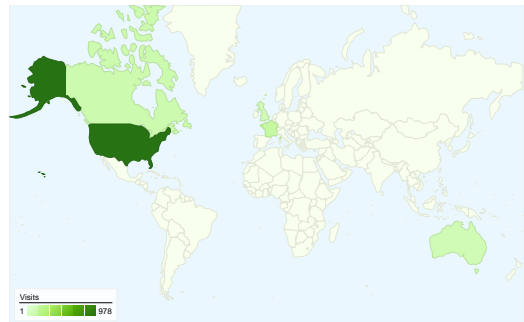

Site Usage

2,174 Visits

42.23% Bounce Rate

26,343 Pageviews

00:04:46 Avg. Time on Site

12.12 Pages/Visit

65.92% % New Visits

Visitors Overview

Visitors
1,504

Map Overlay world

Traffic Sources Overview

- **Direct Traffic**
1,073 (49.36%)
- **Search Engines**
885 (40.71%)
- **Referring Sites**
216 (9.94%)

Content Overview

Pages	Pageviews	% Pageviews
/papercraft	4,954	18.81%
/system:list-all-pages	999	3.79%
/	710	2.70%
/system:page-	600	2.28%
/origami	564	2.14%

1,504 people visited this site

2,174 Visits

1,504 Absolute Unique Visitors

26,343 Pageviews

12.12 Average Pageviews

00:04:46 Time on Site

42.23% Bounce Rate

66.05% New Visits

2,174 visits came from 65 countries/territories

Site Usage

Country/Territory	Visits	Pages/Visit	Avg. Time on Site	% New Visits	Bounce Rate
United States	978	12.58	00:05:04	65.64%	38.34%
France	150	4.93	00:01:41	17.33%	84.67%
Canada	113	13.50	00:04:11	56.64%	33.63%
Australia	93	12.70	00:05:35	67.74%	31.18%
United Kingdom	89	14.10	00:06:29	79.78%	33.71%
Netherlands	84	5.20	00:01:40	91.67%	58.33%
Brazil	73	16.60	00:07:15	79.45%	45.21%
Japan	66	8.18	00:01:51	48.48%	40.91%
Germany	54	19.57	00:06:02	77.78%	35.19%
Indonesia	49	3.67	00:04:23	87.76%	40.82%