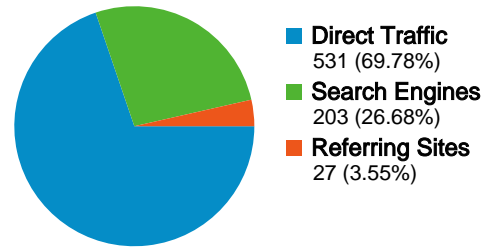

761 Visits

543 Absolute Unique Visitors

9,135 Pageviews

12.00 Average Pageviews

00:05:01 Time on Site

30.49% Bounce Rate

71.35% New Visits

Technical Profile

All traffic sources sent a total of 761 visits

-  **69.78%** Direct Traffic
-  **3.55%** Referring Sites
-  **26.68%** Search Engines

Top Traffic Sources

Sources	Visits	% visits	Keywords	Visits	% visits
(direct) ((none))	531	69.78%	4chan papercraft archive	8	3.94%
google (organic)	190	24.97%	4chan party van paper	7	3.45%
atfclan.com (referral)	8	1.05%	chokipeta	5	2.46%
yahoo (organic)	7	0.92%	dollar bill koi	4	1.97%
zip.4chan.org (referral)	6	0.79%	dollar bill koi fish	4	1.97%

761 visits came from 52 countries/territories

Site Usage

Visits	Pages/Visit	Avg. Time on Site	% New Visits	Bounce Rate	
761 % of Site Total: 100.00%	12.00 Site Avg: 12.00 (0.00%)	00:05:01 Site Avg: 00:05:01 (0.00%)	71.35% Site Avg: 71.35% (0.00%)	30.49% Site Avg: 30.49% (0.00%)	
Country/Territory	Visits	Pages/Visit	Avg. Time on Site	% New Visits	Bounce Rate
United States	400	12.25	00:04:57	65.75%	29.00%
Canada	54	15.81	00:06:19	70.37%	27.78%
United Kingdom	45	15.47	00:04:46	68.89%	26.67%
Mexico	24	10.17	00:04:12	87.50%	25.00%
Germany	19	11.11	00:05:54	94.74%	42.11%
Italy	17	7.00	00:03:40	70.59%	29.41%
Netherlands	13	4.46	00:00:38	84.62%	38.46%
Sweden	13	2.38	00:00:40	53.85%	53.85%
Australia	12	28.50	00:11:20	83.33%	0.00%
France	11	20.00	00:03:44	90.91%	18.18%