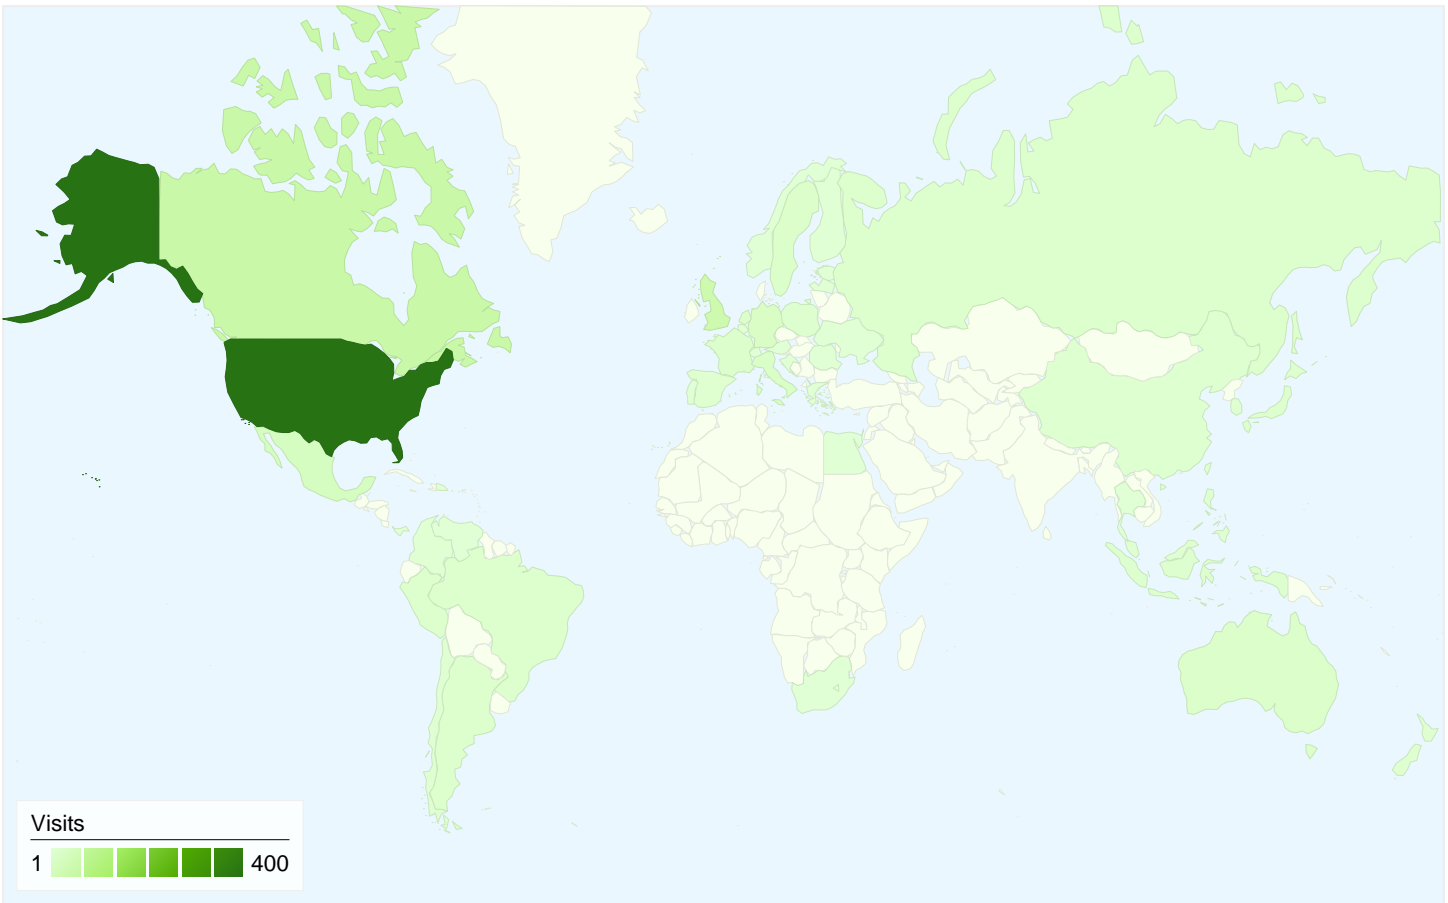

Browser	Visits	% visits	Connection Speed	Visits	% visits
Firefox	486	63.86%	DSL	255	33.51%
Internet Explorer	195	25.62%	Cable	221	29.04%
Opera	43	5.65%	Unknown	187	24.57%
Safari	28	3.68%	T1	57	7.49%
Camino	5	0.66%	Dialup	34	4.47%

All traffic sources sent a total of 761 visits

-  **69.78%** Direct Traffic
-  **3.55%** Referring Sites
-  **26.68%** Search Engines

Top Traffic Sources

Sources	Visits	% visits	Keywords	Visits	% visits
(direct) ((none))	531	69.78%	4chan papercraft archive	8	3.94%
google (organic)	190	24.97%	4chan party van paper	7	3.45%
atfclan.com (referral)	8	1.05%	chokipeta	5	2.46%
yahoo (organic)	7	0.92%	dollar bill koi	4	1.97%
zip.4chan.org (referral)	6	0.79%	dollar bill koi fish	4	1.97%

761 visits came from 52 countries/territories

Site Usage

Visits	Pages/Visit	Avg. Time on Site	% New Visits	Bounce Rate	
761 % of Site Total: 100.00%	12.00 Site Avg: 12.00 (0.00%)	00:05:01 Site Avg: 00:05:01 (0.00%)	71.35% Site Avg: 71.35% (0.00%)	30.49% Site Avg: 30.49% (0.00%)	
Country/Territory	Visits	Pages/Visit	Avg. Time on Site	% New Visits	Bounce Rate
United States	400	12.25	00:04:57	65.75%	29.00%
Canada	54	15.81	00:06:19	70.37%	27.78%
United Kingdom	45	15.47	00:04:46	68.89%	26.67%
Mexico	24	10.17	00:04:12	87.50%	25.00%
Germany	19	11.11	00:05:54	94.74%	42.11%
Italy	17	7.00	00:03:40	70.59%	29.41%
Netherlands	13	4.46	00:00:38	84.62%	38.46%
Sweden	13	2.38	00:00:40	53.85%	53.85%
Australia	12	28.50	00:11:20	83.33%	0.00%
France	11	20.00	00:03:44	90.91%	18.18%