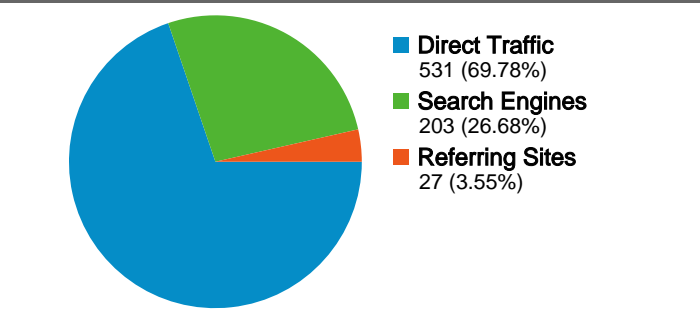

Traffic Sources Overview

Content Overview

Pages	Pageviews	% Pageviews
/papercraft	1,853	20.28%
/	379	4.15%
/system:list-all-pages	265	2.90%
/origami	171	1.87%
/system:page-	156	1.71%