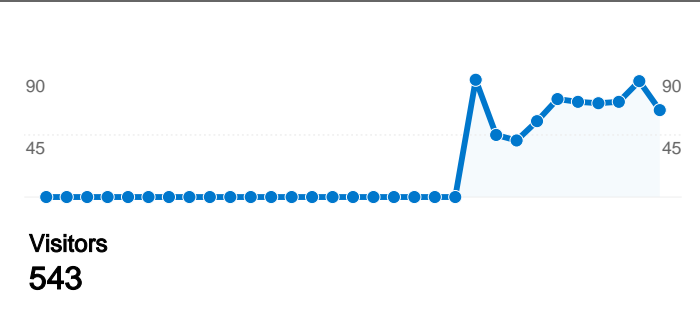

Site Usage

761 Visits

30.49% Bounce Rate

9,135 Pageviews

00:05:01 Avg. Time on Site

12.00 Pages/Visit

71.35% % New Visits

Visitors Overview

761 Visits

543 Absolute Unique Visitors

9,135 Pageviews

12.00 Average Pageviews

00:05:01 Time on Site

30.49% Bounce Rate

71.35% New Visits

Technical Profile

761 visits came from 52 countries/territories

Site Usage

Visits	Pages/Visit	Avg. Time on Site	% New Visits	Bounce Rate	
761 % of Site Total: 100.00%	12.00 Site Avg: 12.00 (0.00%)	00:05:01 Site Avg: 00:05:01 (0.00%)	71.35% Site Avg: 71.35% (0.00%)	30.49% Site Avg: 30.49% (0.00%)	
Country/Territory	Visits	Pages/Visit	Avg. Time on Site	% New Visits	Bounce Rate
United States	400	12.25	00:04:57	65.75%	29.00%
Canada	54	15.81	00:06:19	70.37%	27.78%
United Kingdom	45	15.47	00:04:46	68.89%	26.67%
Mexico	24	10.17	00:04:12	87.50%	25.00%
Germany	19	11.11	00:05:54	94.74%	42.11%
Italy	17	7.00	00:03:40	70.59%	29.41%
Netherlands	13	4.46	00:00:38	84.62%	38.46%
Sweden	13	2.38	00:00:40	53.85%	53.85%
Australia	12	28.50	00:11:20	83.33%	0.00%
France	11	20.00	00:03:44	90.91%	18.18%

Pages on this site were viewed a total of 9,135 times

9,135 Pageviews

5,181 Unique Views

30.49% Bounce Rate

Top Content

Pages	Pageviews	% Pageviews
/papercraft	1,853	20.28%
/	379	4.15%
/system:list-all-pages	265	2.90%
/origami	171	1.87%
/system:page-tags/tag/pokemon	156	1.71%