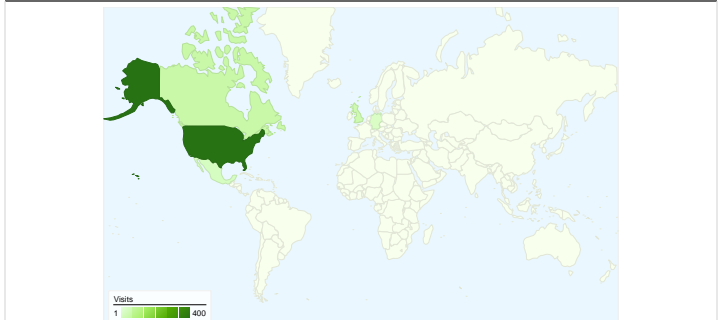

Map Overlay world