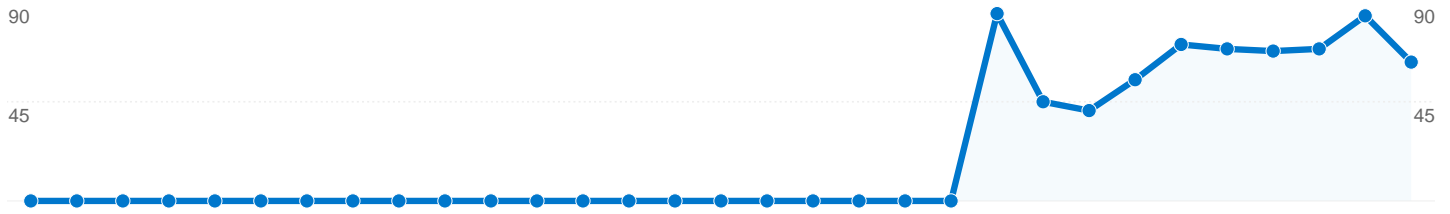

543 people visited this site

761 Visits

543 Absolute Unique Visitors

9,135 Pageviews

12.00 Average Pageviews

00:05:01 Time on Site

30.49% Bounce Rate

71.35% New Visits

Technical Profile

Browser	Visits	% visits	Connection Speed	Visits	% visits
Firefox	486	63.86%	DSL	255	33.51%
Internet Explorer	195	25.62%	Cable	221	29.04%
Opera	43	5.65%	Unknown	187	24.57%
Safari	28	3.68%	T1	57	7.49%
Camino	5	0.66%	Dialup	34	4.47%