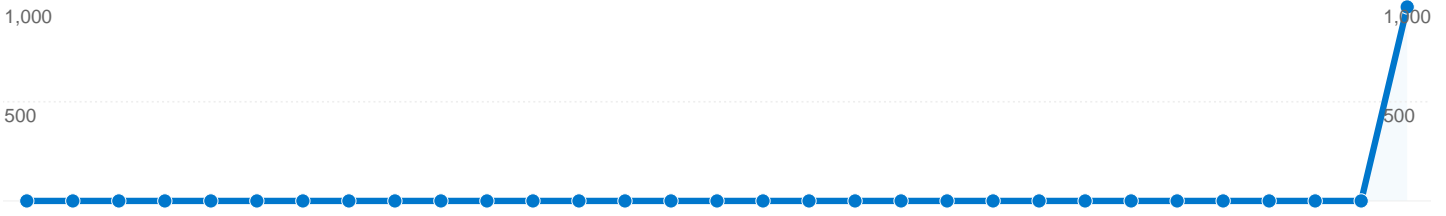

Pages on this site were viewed a total of 978 times

978 Pageviews

652 Unique Views

32.69% Bounce Rate

Top Content

Pages	Pageviews	% Pageviews
/papercraft	168	17.18%
/	49	5.01%
/papercraft-instructions	39	3.99%
/origami	38	3.89%
/origami:dollar-bill-koi-fish	18	1.84%