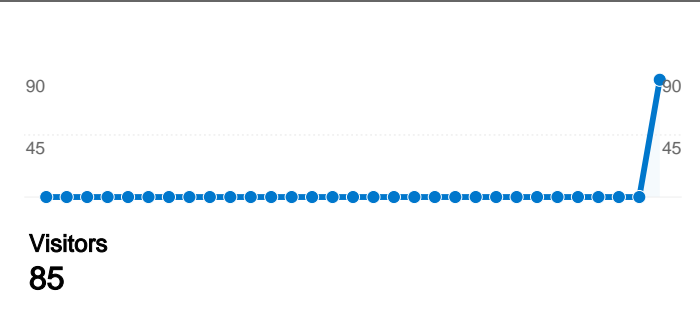

Site Usage

104 Visits

32.69% Bounce Rate

978 Pageviews

00:04:44 Avg. Time on Site

9.40 Pages/Visit

81.73% % New Visits

Visitors Overview

85 people visited this site

- 104 Visits
- 85 Absolute Unique Visitors
- 978 Pageviews
- 9.40 Average Pageviews
- 00:04:44 Time on Site
- 32.69% Bounce Rate
- 81.73% New Visits

Technical Profile

Browser	Visits	% visits	Connection Speed	Visits	% visits
Firefox	71	68.27%	DSL	33	31.73%
Internet Explorer	23	22.12%	Unknown	32	30.77%
Safari	7	6.73%	Cable	32	30.77%
Opera	2	1.92%	T1	4	3.85%
Netscape	1	0.96%	Dialup	3	2.88%

Site Usage						
Visits	Pages/Visit	Avg. Time on Site	% New Visits	Bounce Rate		
104 % of Site Total: 100.00%	9.40 Site Avg: 9.40 (0.00%)	00:04:44 Site Avg: 00:04:44 (0.00%)	81.73% Site Avg: 81.73% (0.00%)	32.69% Site Avg: 32.69% (0.00%)		
Country/Territory	Visits	Pages/Visit	Avg. Time on Site	% New Visits	Bounce Rate	
United States	65	9.89	00:04:45	78.46%	33.85%	
United Kingdom	5	5.40	00:01:42	80.00%	20.00%	
Italy	4	13.50	00:01:50	75.00%	25.00%	
Argentina	3	10.00	00:01:33	66.67%	33.33%	
Australia	3	20.33	00:09:19	100.00%	0.00%	
Israel	3	2.33	00:01:13	66.67%	66.67%	
Hong Kong	2	5.00	00:02:08	100.00%	50.00%	
Brazil	2	2.50	00:00:16	100.00%	50.00%	
France	2	7.00	00:04:12	100.00%	0.00%	
Germany	2	4.00	00:00:32	100.00%	50.00%	

Pages on this site were viewed a total of 978 times

978 Pageviews

652 Unique Views

32.69% Bounce Rate

Top Content

Pages	Pageviews	% Pageviews
/papercraft	168	17.18%
/	49	5.01%
/papercraft-instructions	39	3.99%
/origami	38	3.89%
/origami:dollar-bill-koi-fish	18	1.84%