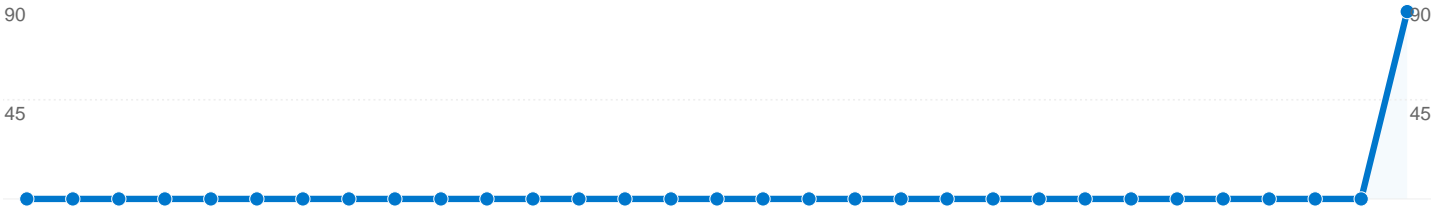

Site Usage

104 Visits

32.69% Bounce Rate

978 Pageviews

00:04:44 Avg. Time on Site

9.40 Pages/Visit

81.73% % New Visits

Visitors Overview

85 people visited this site

- 104 Visits
- 85 Absolute Unique Visitors
- 978 Pageviews
- 9.40 Average Pageviews
- 00:04:44 Time on Site
- 32.69% Bounce Rate
- 81.73% New Visits

Technical Profile

Browser	Visits	% visits	Connection Speed	Visits	% visits
Firefox	71	68.27%	DSL	33	31.73%
Internet Explorer	23	22.12%	Unknown	32	30.77%
Safari	7	6.73%	Cable	32	30.77%
Opera	2	1.92%	T1	4	3.85%
Netscape	1	0.96%	Dialup	3	2.88%