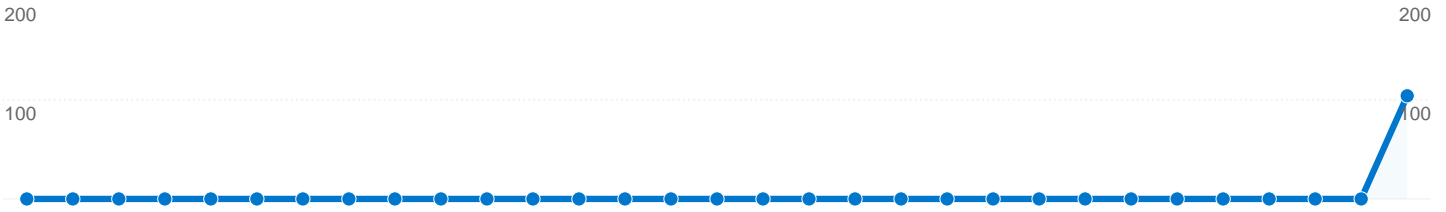

Site Usage

104 Visits

32.69% Bounce Rate

978 Pageviews

00:04:44 Avg. Time on Site

9.40 Pages/Visit

81.73% % New Visits

Visitors Overview

85 people visited this site

- 104 Visits
- 85 Absolute Unique Visitors
- 978 Pageviews
- 9.40 Average Pageviews
- 00:04:44 Time on Site
- 32.69% Bounce Rate
- 81.73% New Visits

Technical Profile

Browser	Visits	% visits	Connection Speed	Visits	% visits
Firefox	71	68.27%	DSL	33	31.73%
Internet Explorer	23	22.12%	Unknown	32	30.77%
Safari	7	6.73%	Cable	32	30.77%
Opera	2	1.92%	T1	4	3.85%
Netscape	1	0.96%	Dialup	3	2.88%