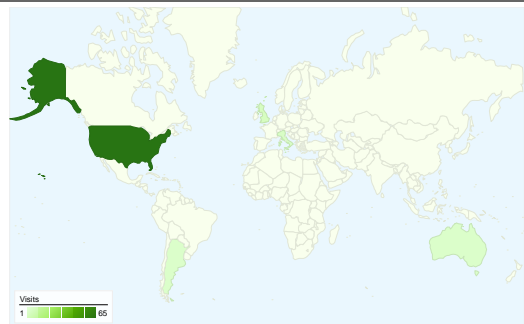

Site Usage

104 Visits

32.69% Bounce Rate

978 Pageviews

00:04:44 Avg. Time on Site

9.40 Pages/Visit

81.73% % New Visits

Visitors Overview

Map Overlay world

Traffic Sources Overview

Content Overview

Pages	Pageviews	% Pageviews
/papercraft	168	17.18%
/	49	5.01%
/papercraft-instructions	39	3.99%
/origami	38	3.89%
/origami:dollar-bill-koi-fish	18	1.84%

Site Usage						
Visits	Pages/Visit	Avg. Time on Site	% New Visits	Bounce Rate		
104 % of Site Total: 100.00%	9.40 Site Avg: 9.40 (0.00%)	00:04:44 Site Avg: 00:04:44 (0.00%)	81.73% Site Avg: 81.73% (0.00%)	32.69% Site Avg: 32.69% (0.00%)		
Country/Territory	Visits	Pages/Visit	Avg. Time on Site	% New Visits	Bounce Rate	
United States	65	9.89	00:04:45	78.46%	33.85%	
United Kingdom	5	5.40	00:01:42	80.00%	20.00%	
Italy	4	13.50	00:01:50	75.00%	25.00%	
Argentina	3	10.00	00:01:33	66.67%	33.33%	
Australia	3	20.33	00:09:19	100.00%	0.00%	
Israel	3	2.33	00:01:13	66.67%	66.67%	
Hong Kong	2	5.00	00:02:08	100.00%	50.00%	
Brazil	2	2.50	00:00:16	100.00%	50.00%	
France	2	7.00	00:04:12	100.00%	0.00%	
Germany	2	4.00	00:00:32	100.00%	50.00%	