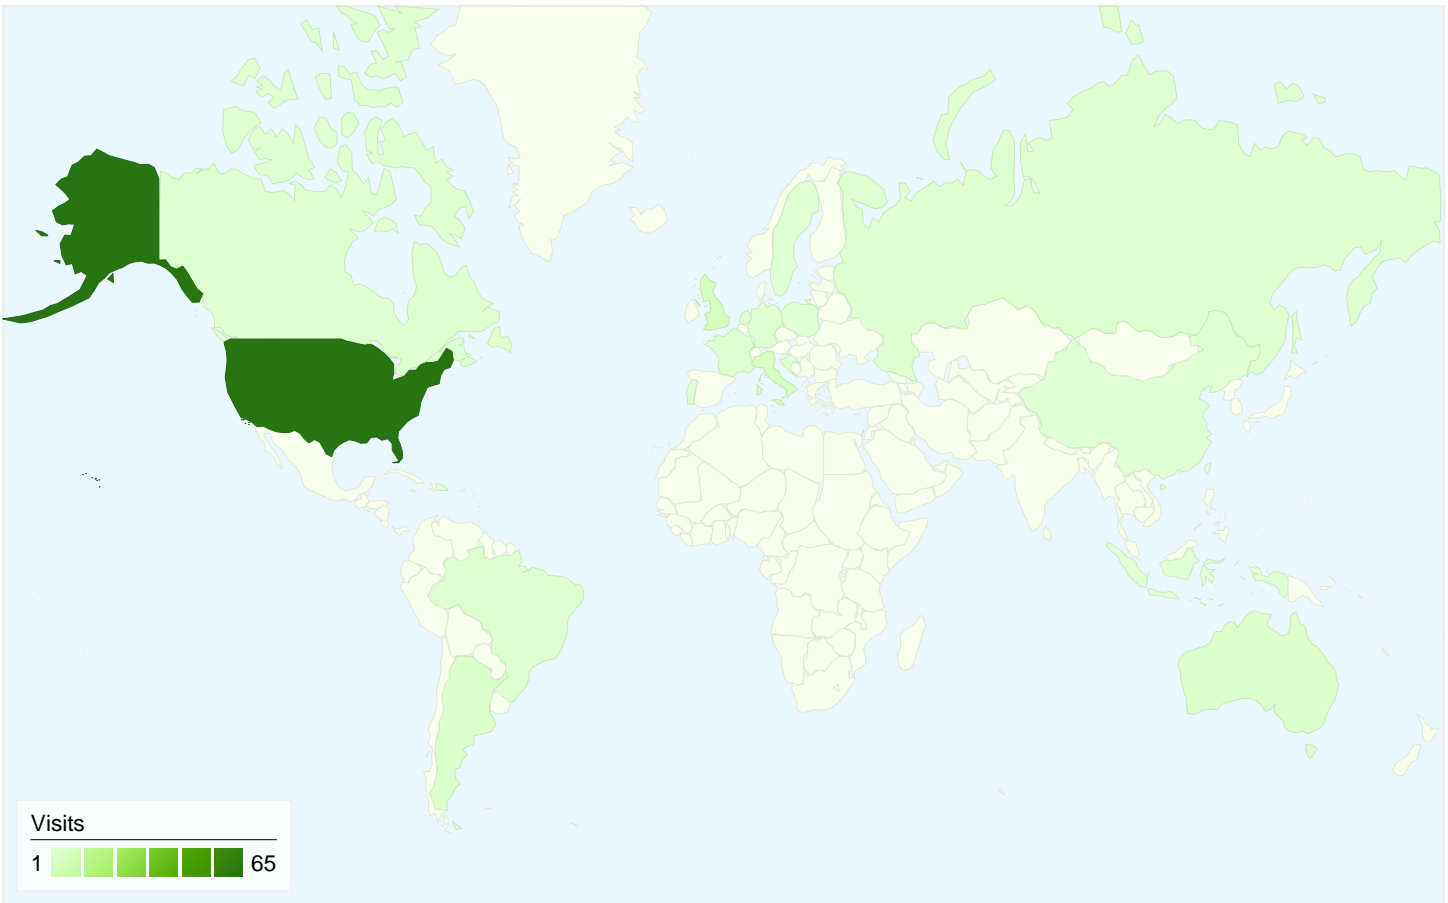

104 visits came from 20 countries/territories

Site Usage						
Visits	Pages/Visit	Avg. Time on Site	% New Visits	Bounce Rate		
104 % of Site Total: 100.00%	9.40 Site Avg: 9.40 (0.00%)	00:04:44 Site Avg: 00:04:44 (0.00%)	81.73% Site Avg: 81.73% (0.00%)	32.69% Site Avg: 32.69% (0.00%)		
Country/Territory	Visits	Pages/Visit	Avg. Time on Site	% New Visits	Bounce Rate	
United States	65	9.89	00:04:45	78.46%	33.85%	
United Kingdom	5	5.40	00:01:42	80.00%	20.00%	
Italy	4	13.50	00:01:50	75.00%	25.00%	
Argentina	3	10.00	00:01:33	66.67%	33.33%	
Australia	3	20.33	00:09:19	100.00%	0.00%	
Israel	3	2.33	00:01:13	66.67%	66.67%	
Hong Kong	2	5.00	00:02:08	100.00%	50.00%	
Brazil	2	2.50	00:00:16	100.00%	50.00%	
France	2	7.00	00:04:12	100.00%	0.00%	
Germany	2	4.00	00:00:32	100.00%	50.00%