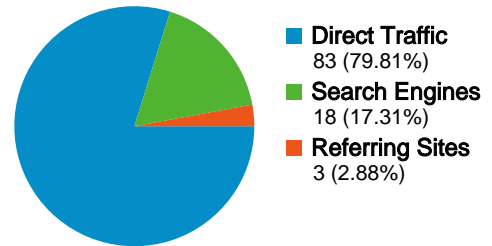

85 people visited this site

- 104 Visits
- 85 Absolute Unique Visitors
- 978 Pageviews
- 9.40 Average Pageviews
- 00:04:44 Time on Site
- 32.69% Bounce Rate
- 81.73% New Visits

Technical Profile

Browser	Visits	% visits	Connection Speed	Visits	% visits
Firefox	71	68.27%	DSL	33	31.73%
Internet Explorer	23	22.12%	Unknown	32	30.77%
Safari	7	6.73%	Cable	32	30.77%
Opera	2	1.92%	T1	4	3.85%
Netscape	1	0.96%	Dialup	3	2.88%

All traffic sources sent a total of 104 visits

- 79.81% Direct Traffic
- 2.88% Referring Sites
- 17.31% Search Engines

Top Traffic Sources

Sources	Visits	% visits
(direct) ((none))	83	79.81%
google (organic)	18	17.31%
atfclan.com (referral)	3	2.88%