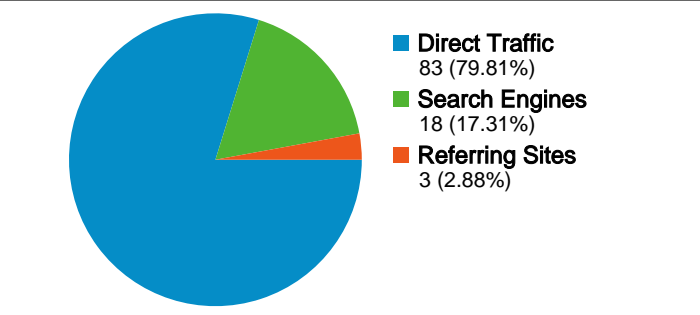

Traffic Sources Overview

Content Overview

Pages	Pageviews	% Pageviews
/papercraft	168	17.18%
/	49	5.01%
/papercraft-instructions	39	3.99%
/origami	38	3.89%
/origami:dollar-bill-koi-fish	18	1.84%